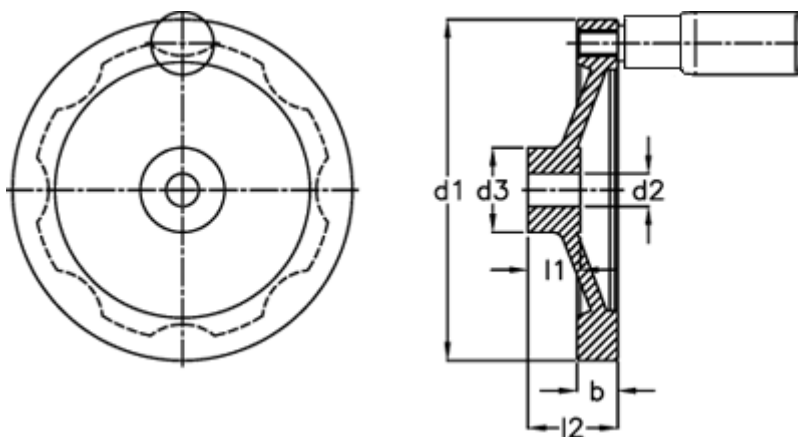

Data Sheet

Article number: 20377332

Description: E+G Handwheel
GN 323-200-B18-R

Measures

b = 20.5

d1 = 200

d2 H7 = 18

d3 = 45

Handle = 25

l1 = 24

l2 = 45